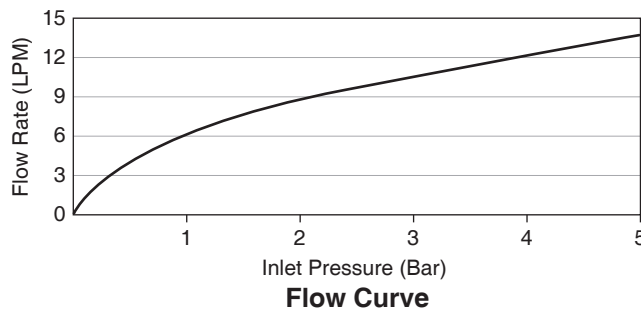

Codes/Standards Applicable

Specified model meets or exceeds the following:

- TIS 2067-2552

Installation Notes

Install this product according to the installation guide.

Specified Model

Model	Description	Color/Finished
K-7696X-4	Tozzo single lever lavatory faucet mixer	CP: Polished Chrome

Note: Flow rates are approximate. (1 gallon = 3.785 liters, 1 bar = 14.5 psi)

Dimensions are approximate.

Unit: mm

Note: The recommended dimension for installation can be adjusted according to user preferences and layout.